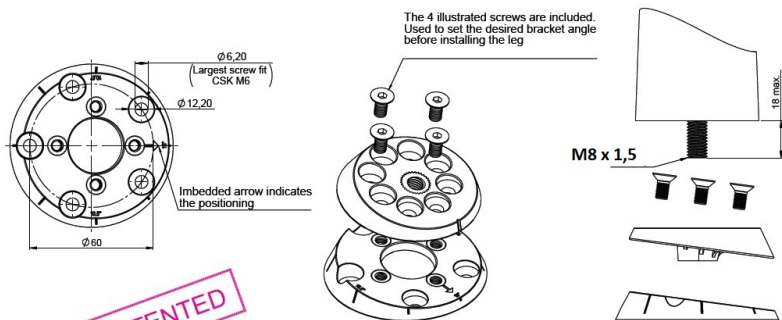

## Description:

"Twist 'n Turn" Leg Connector, M8, Black PA, W/Angle Adjustment in 5 Positions - 0, 5,5, 10,5, 13,5 or 15 Degree, Max Leg, Size  $\phi 60$ mm, For M8 Hangerbolt

## Item number:

06.11.135-0

Units	Box	Carton	HS Code	Barcode
Set	4	180	3926909790	 5704866506823

**PATENTED**