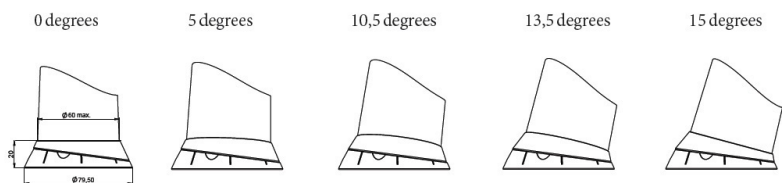

PRODUCT SHEET

Description:

"Twist 'n Turn" Leg Connector, M8, Black PA, W/Angle Adjustment in 5 Positions - 0, 5,5, 10,5, 13,5 or 15 Degree, Max Leg, Size $\phi 60$ mm, For M8 Hangerbolt

Item number:

06.11.135-0

Units	Box	Carton	HS Code	Barcode
Set	4	180	3926909790	 5704866506823

PATENTED